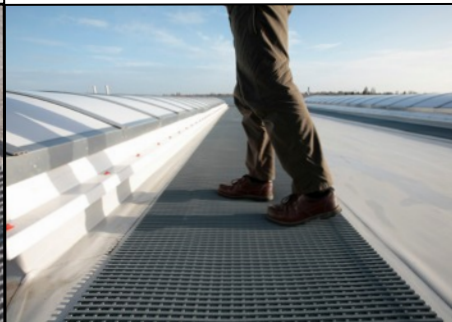

Roofgrip

Roofgrip walkway mat is ideal for providing safe access on single ply flat roof systems.

The 14mm height of the matting provides permanent slip resistance - even in areas where water may pool.

Impervious to all weather conditions the matting is compatible with all roof systems (TPO/PVC/EPDM) as it is not adhered or bonded to the membrane.

Available in black or grey - widths 610-914mm and 220mm x 10mt long.

Please contact our sales office for price enquiries.

- Permanent slip resistance.
- UV resistant.
- Protects roofing membranes.
- Open grid and self draining.
- Easy to lay and maintenance.